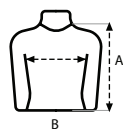

AVALON KIDS

SC270K

270g/m²

1/2 — 12/14

Kids' crew neck sweatshirt

Brushed fleece. 60% Cotton - 40% Polyester

Brushed fleece, soft comfortable and warm

Non-deformable, collar, waistband and cuffs in ribbed knit fabric 2x1 with elastane

Reinforced herringbone inner neck tape

Adult sizes: AVALON

COLOUR LINK AVALON, SIDNEY, SIDNEY KIDS, BYRON, BYRON KIDS

	1/2	3/4	5/6	7/8	9/11	12/14
A	38	42	48	54	58	62
B	34	37	40	43	46	49

Measurements in cm. Tolerance +/- 5%